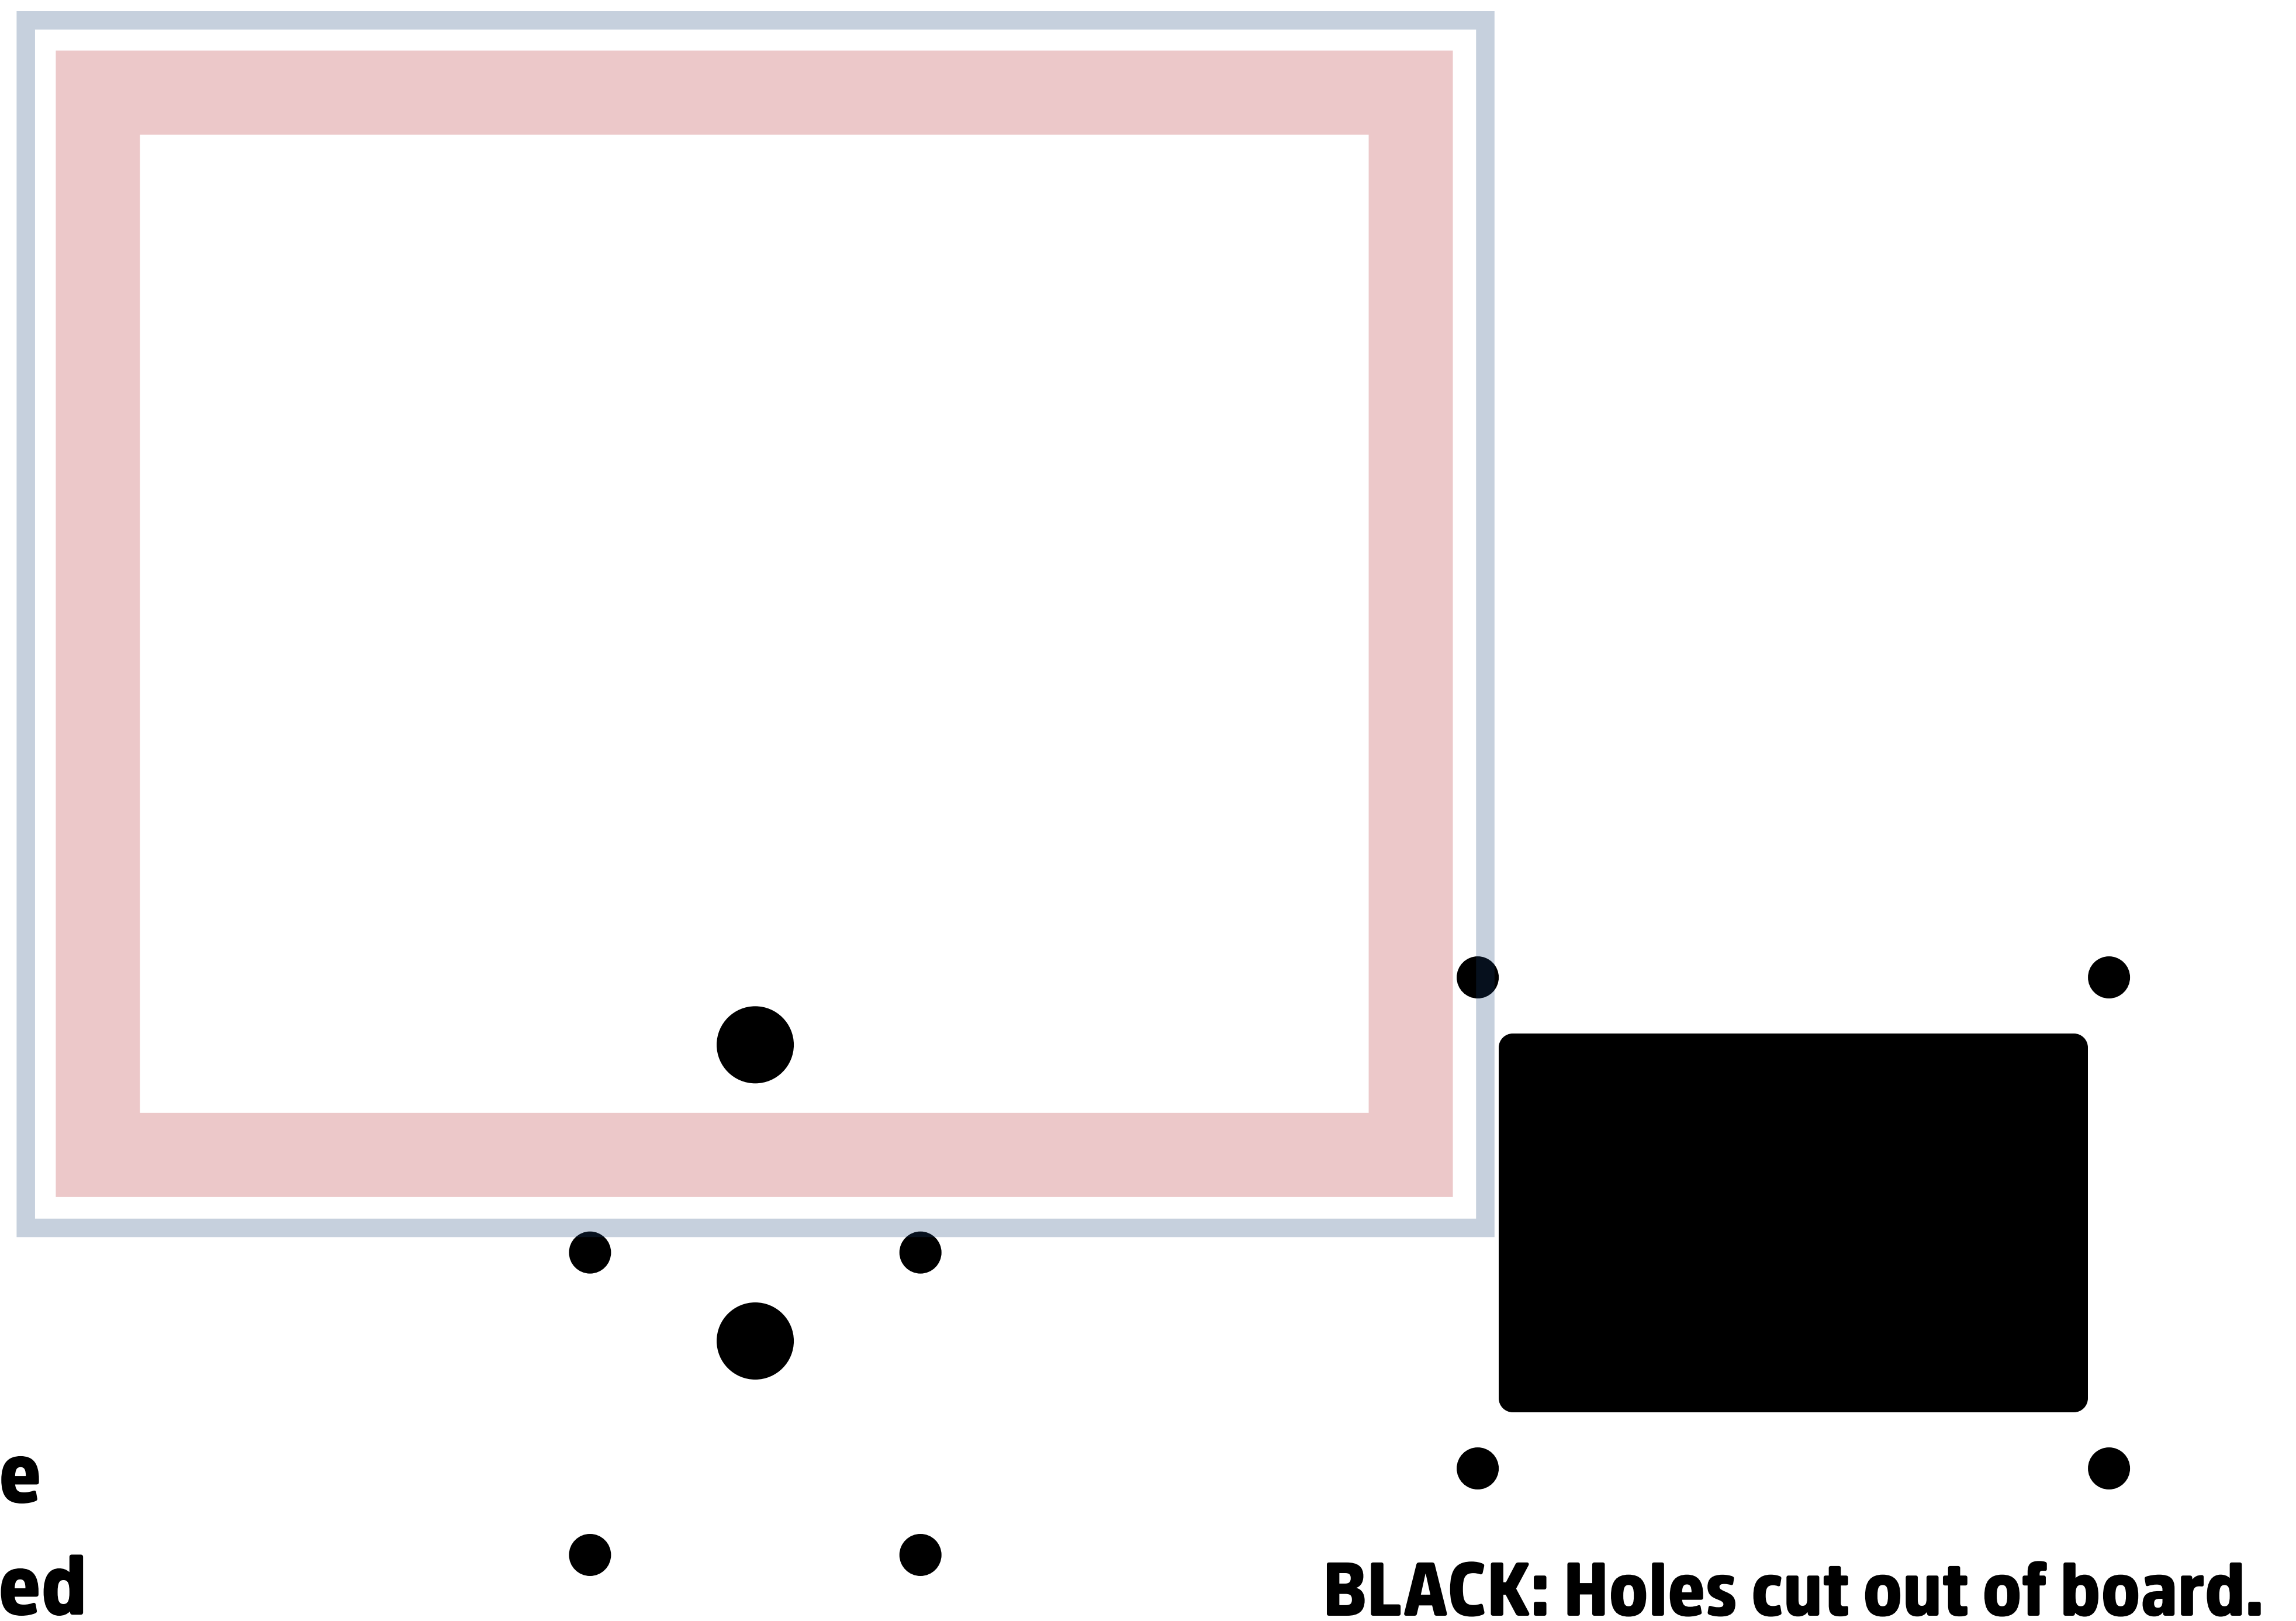

← **CAUTION:** Keep everything important within Green Caution Zone.

← **TRIM:** Final cut line. Everything past the Blue line will be cut off.

← **BLEED:** Extend all background color and graphics to the Red bleed line.

22" x 29" Finished Size
22.5" x 29.5" with Bleed

BLACK: Holes cut out of board.

RGB or CMYK Color space accepted. Vector art preferred: PDF, AI, EPS

DELETE THIS TEMPLATE FROM YOUR ARTWORK AND OUTLINE ALL FONTS BEFORE SENDING FILE